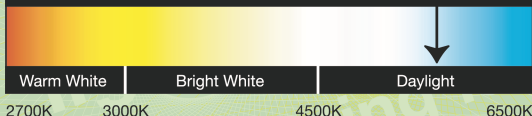

LED

lighting facts[®]

A Program of the U.S. DOE

Light Output (Lumens)	6538
Watts	60.97
Lumens per Watt (Efficacy)	107.23

Color Accuracy	84
Color Rendering Index (CRI)	

Light Color

Correlated Color Temperature (CCT)

5700 (Daylight)

LED Lumen Maintenance Projection at 36,000 Hours at 25°C Ambient*	91.36%
--	--------

All results, except LED Lumen Maintenance, are according to IESNA LM-79-2008: *Approved Method for the Electrical and Photometric Testing of Solid-State Lighting*. The U.S. Department of Energy (DOE) verifies product test data and results.